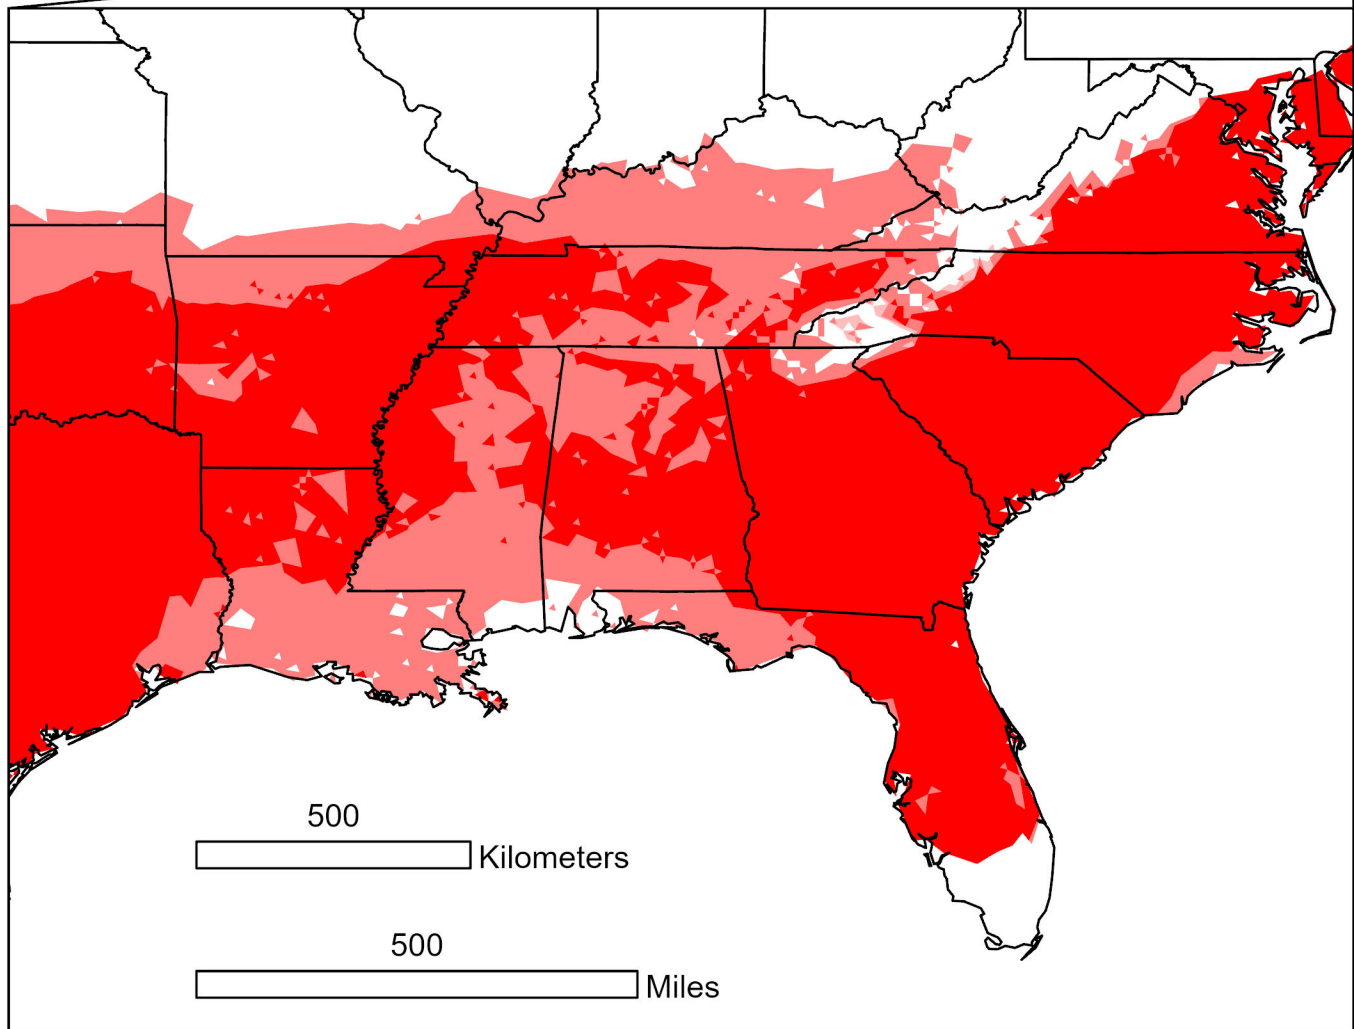

 Counties with reported plants

Climatic Suitability

 High
 Low

1,000 Kilometers
1,000 Miles

N

UF IFAS
UNIVERSITY of FLORIDA

Counties with reported plants

Climatic Suitability

High

Low

500

Kilometers

500

Miles

N