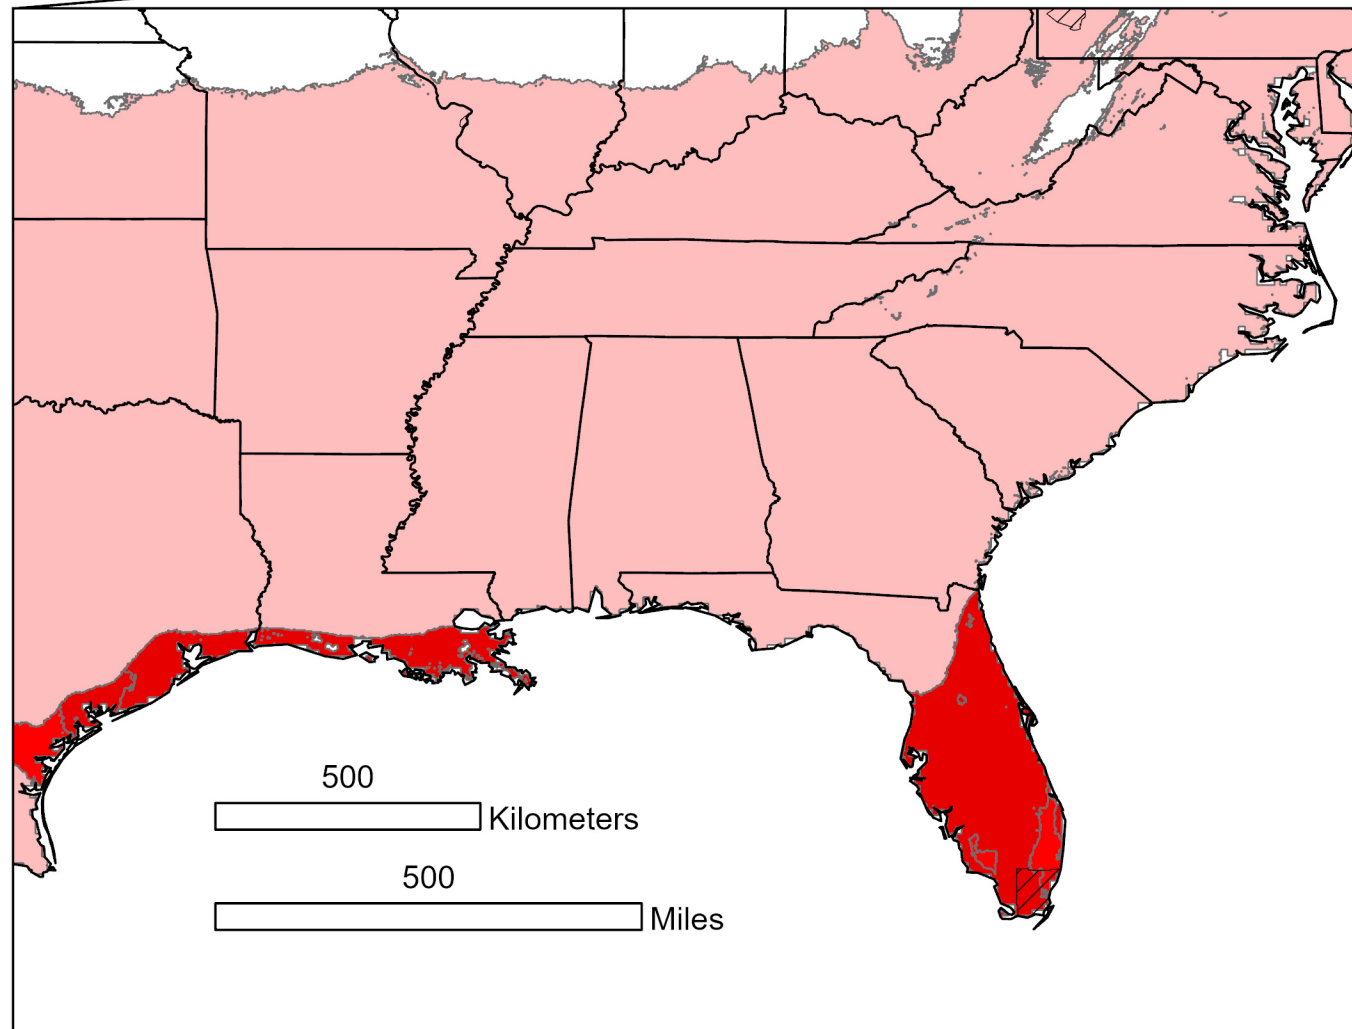

Counties with reported plants

Climatic Suitability

High

Low

150
Kilometers

150
Kilometers

Counties with reported plants

Climatic Suitability

High
Low

1,000
Kilometers

1,000
Miles

N

UF IFAS
UNIVERSITY of FLORIDA